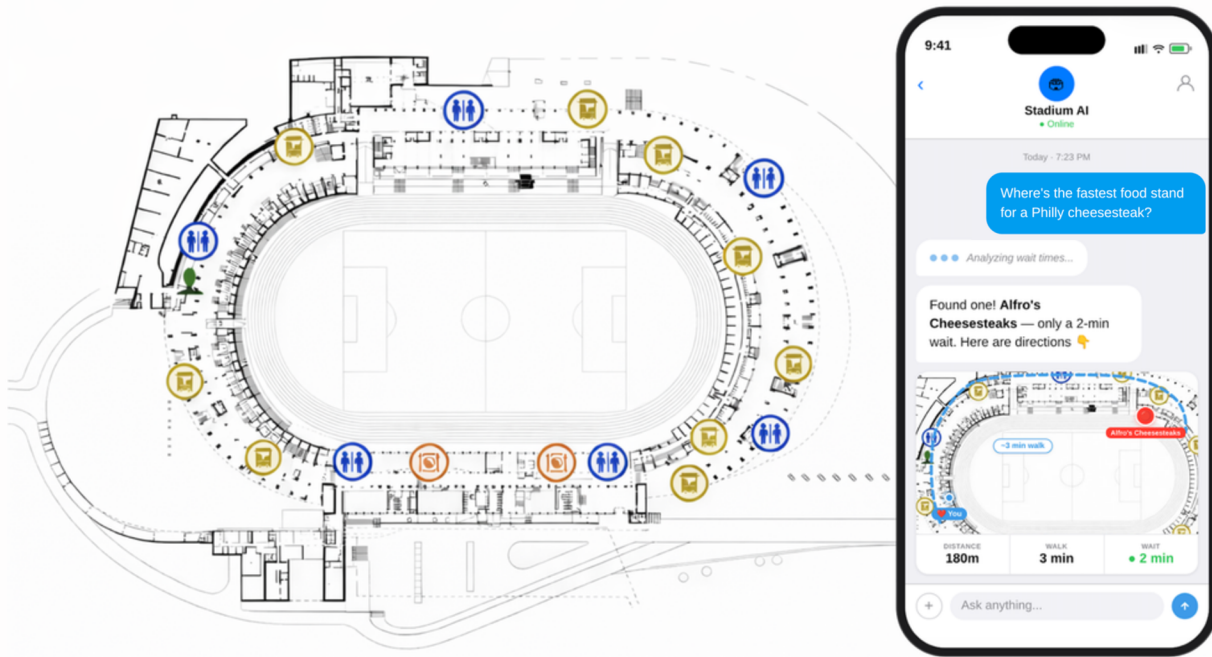

Real-Time Orchestration for Smart Stadiums

Increase revenue, improve fan and VIP experience, and strengthen operational resilience by unifying siloed smart stadium systems to deliver true real-time situational awareness and automated actions.

The Vantiq Platform

Vantiq is a real-time orchestration platform that powers AI-driven automation for smart stadiums. It enables stadiums to coordinate a wide variety of systems and devices – including VIP tracking, concessions, cameras, mobile applications, ticketing, parking, and security – into a unified, event-driven operating environment.

Real-Time Integration
Integrates existing stadium systems, devices, and data sources in real time

Orchestration Across Systems
Orchestrates AI models, devices, systems, and teams as one adaptive operating environment

REAL-TIME ORCHESTRATION ACROSS DISPARATE SYSTEMS

Drive More Revenue Per Fan / Guest

Long lines, delayed service, and inventory gaps reduce per-person spending. Real-time coordination ensures revenue opportunities are not missed.