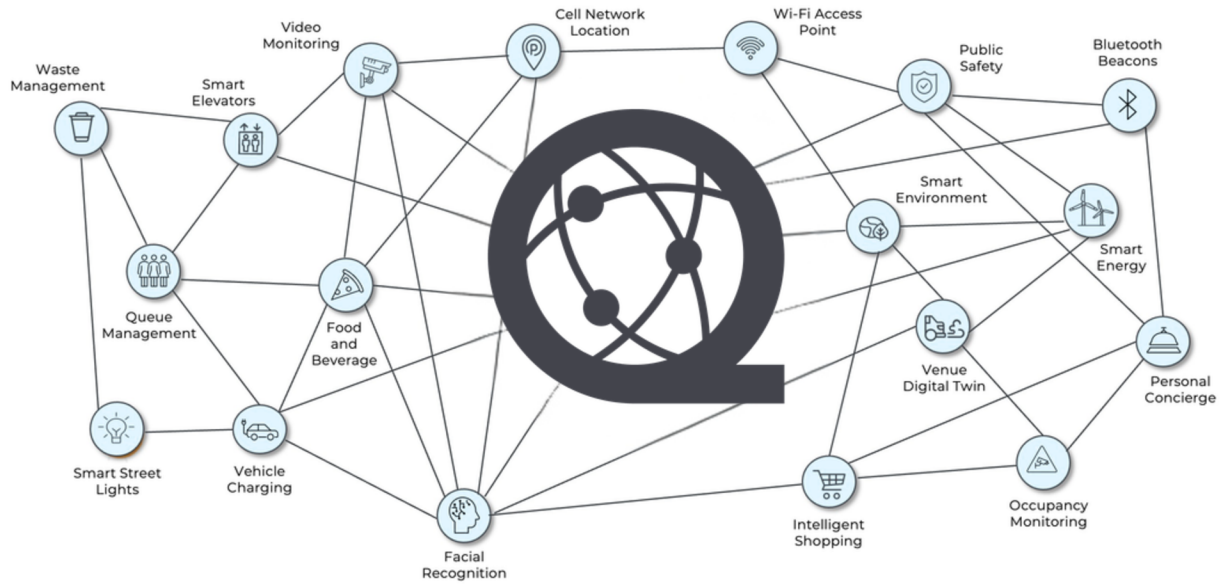

Real-Time Orchestration for Smart Stadiums

Increase revenue, improve fan and VIP experience, and strengthen operational resilience by unifying siloed smart stadium systems to deliver true real-time situational awareness and automated actions.

The Vantiq Platform

Vantiq is a real-time orchestration platform that powers AI-driven automation for smart stadiums. It enables stadiums to coordinate a wide variety of systems and devices – including VIP tracking, concessions, cameras, mobile applications, ticketing, parking, and security – into a unified, event-driven operating environment.

Real-Time Integration
Integrates existing stadium systems, devices, and data sources in real time

Orchestration Across Systems
Orchestrates AI models, devices, systems, and teams as one adaptive operating environment

REAL-TIME ORCHESTRATION ACROSS DISPARATE SYSTEMS

Drive More Revenue Per Fan / Guest

Long lines, delayed service, and inventory gaps reduce per-person spending. Real-time coordination ensures revenue opportunities are not missed.